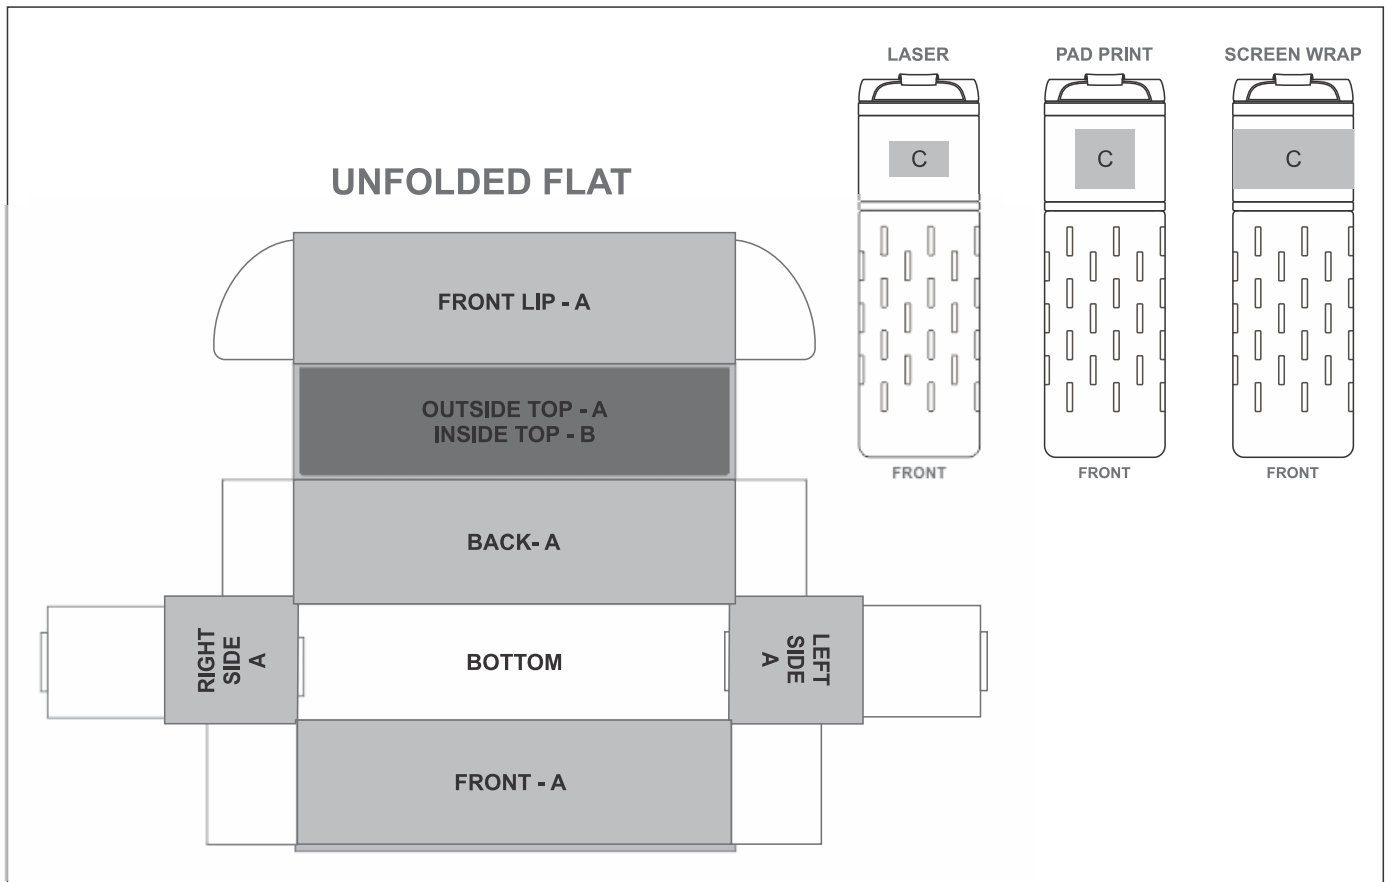

GF-AM-863-B

Binary Tumbler in Bianca Custom Gift Box

Need to know:

- Includes 1-Position Direct Print on Box AND 1-Position Laser Engraving OR 1-Colour, 1-Position Screen Wrap on Bottle(setup fee applies)

- **Please Note:** Due to the nature of the printing process, any white in a logo cannot be branded and we cannot guarantee an exact colour match as the box has a matt finish. The nature and inconsistency of the pre-cut boards may create a 1-3mm of unbranded space on the front lip and imperfections maybe be found within the print. Large solid coverage prints are not recommended, if large solid coverage is required, it is recommended on kraft boxes as imperfections are less noticeable.

Laser Colour - Brown

Branding Options:

Position A

1. Digital Custom Packaging (DCP-CHG-2)
Full Colour
Size: 436,5mm wide x 364,5mm high

Position B

1. Digital Custom Packaging (DCP-CHG-2)
Full Colour
Size: 258mm wide x 62mm high

Position C

1. Laser Engraving (LB)
N/A
Size: 30mm wide x 20mm high

2. Pad Printing (PB)
4 Colours
Size: 33mm wide x 33mm high

3. Screen Wrap (SW)
1 Colour
Size: 200mm wide x 33mm high